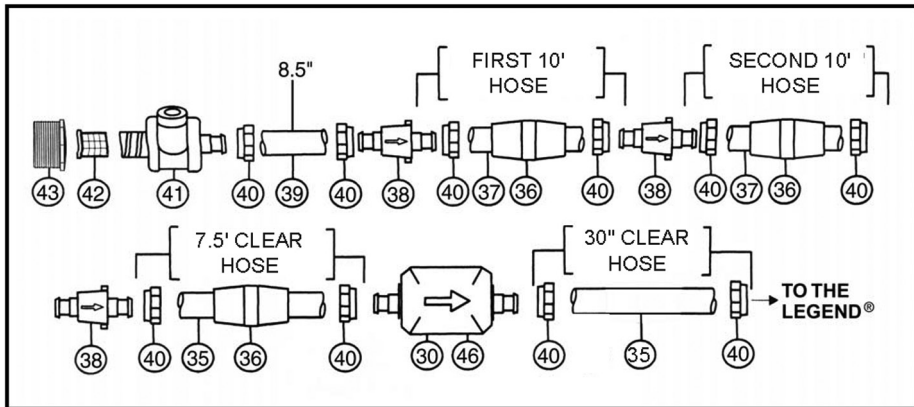

KREEPY KRAULY® LEGEND®

LL505G AND LL505GG CLEANER REPLACEMENT PARTS

KREEPY KRAULY® LEGEND® (CONT'D)

LL505G AND LL505GG CLEANER REPLACEMENT PARTS

Item	Part No.	Qty.	Description
LEGEND 4 WHEEL REPLACEMENT PARTS			
1	360003	1	Top Cover
2	LLU145N	1	Main Frame
2	360010	1	Main Frame - Grey
3	360004	1	Bottom Cover
3	360011	1	Bottom Cover - Grey
4	LLU6	1	Feed Mast w/ O-Ring - White
4	LLU6G	1	Feed Mast w/ O-Ring - Grey
5	EC86	1	Turbine Drive Shaft - Complete
6	EC83	2	Turbine Spacers
7	EC80	2	Turbine Bearings
8	EA40	1	Turbine Shaft Shield
9	EC110	1	Turbine Cover w/ Elbows
10	EC120	2	Turbine/Venturi Hose 7-3/4 in. length
10	LLC120G	2	Turbine/Venturi Hose 7-3/4 in. length - Grey
11	EB5L	1	Sweep Hose - Complete
11	LLB5G	1	Sweep Hose - Complete - Grey
12	EB10	9	Sweep Hose - Wear Ring
13	EB25	1	Sweep Hose - Jet w/ Collar
13	LLB25PM	1	Sweep Hose - Jet w/ Collar - Grey
14	370198	1	Sweep Hose - Adjustment Screw
15	EA20	1	Ballast Float
15	LLA20G	1	Ballast Float - Grey
16	EH07	1	Sweep Hose - Hose Sleeve
16	LLH07PM	4	Sweep Hose - Hose Sleeve - Grey
17	EU15	1	Coarse Mesh Bag - Blue (Optional - not shown)
17	EU15G	1	Coarse Mesh Bag - Blue/Grey Collar (Optional - not shown)
18	360002	1	Fine Mesh Bag - Mechanical Lock
18	360009	1	Fine Mesh Bag - Grey - Mechanical Lock
18	EU16	1	Fine Mesh Bag - Velcro Brand Fastener
18	EU16G	1	Fine Mesh Bag - Velcro Brand Fastener - Grey
19	EU9	1	Debris Valve
20	EU7	1	O-Ring for Feed Mast
21	E18	1	O-Ring for Thrust Jet
22	EC130	1	Thrust Jet
23	EC135	1	Thrust Jet - Plate
23	LLC135G	1	Thrust Jet - Plate - Grey
24	EC65	4	Axle - Large Wheels
25	EC70	4	Axle Plate
26	370258Z	8	Axle Screw w/ Lock Washer
27	360006	4	Wheel w/out Bearings
28	EC60	8	Wheel Bearings - Only
29	EC55	4	Wheel Screw Plastic
29	LLC55PM	4	Wheel Screw Plastic - Grey
30	E10	1	Back-up Valve
30	LL10PM	1	Back-up Valve - Grey
31	360007	4	Wheel - Rubber Tire