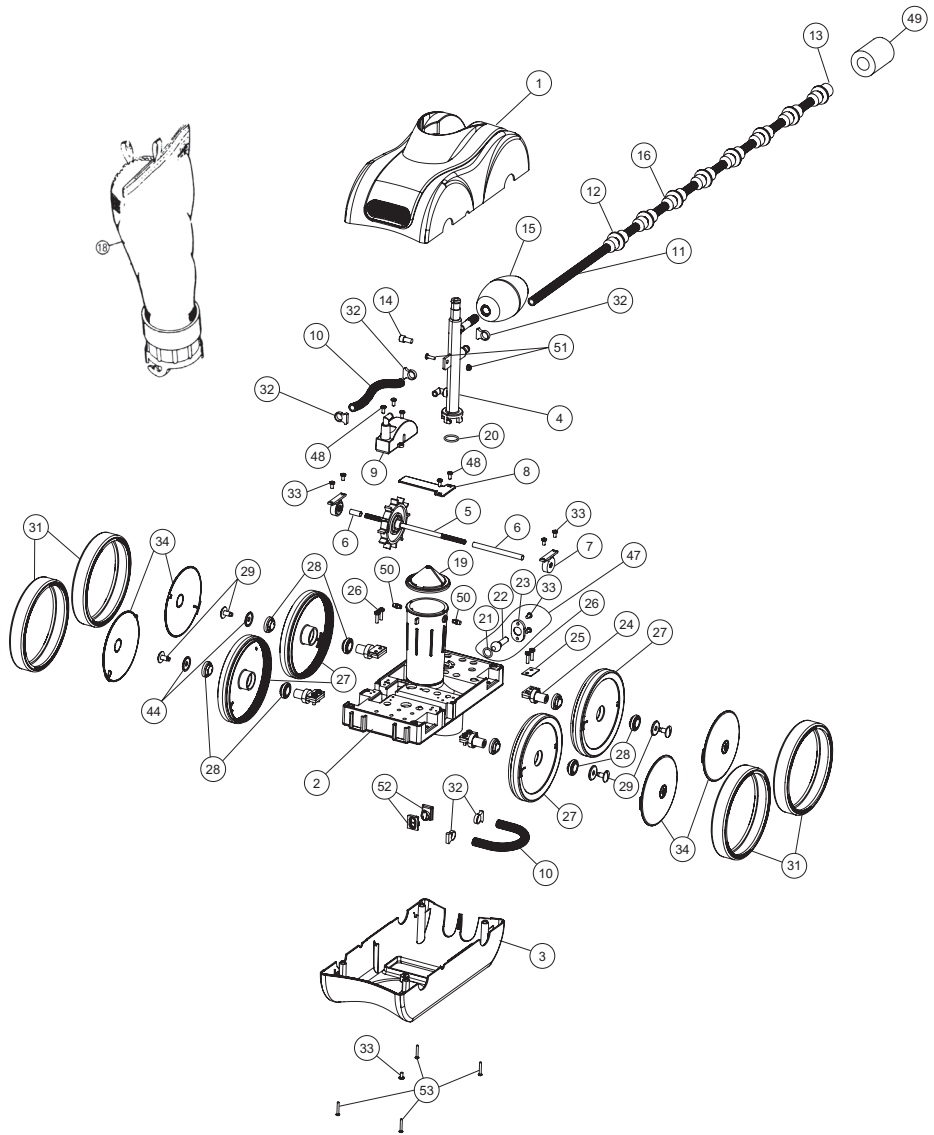

KREEPY KRAULY® LEGEND®

LL505G AND LL505GG CLEANER REPLACEMENT PARTS

KREEPY KRAULY® LEGEND® (CONT'D)

LL505G AND LL505GG CLEANER REPLACEMENT PARTS

Item	Part No.	Qty.	Description
LEGEND 4 WHEEL REPLACEMENT PARTS			
1	360003	1	Top Cover
2	LLU145N	1	Main Frame
2	360010	1	Main Frame - Grey
3	360004	1	Bottom Cover
3	360011	1	Bottom Cover - Grey
4	LLU6	1	Feed Mast w/ O-Ring - White
4	LLU6G	1	Feed Mast w/ O-Ring - Grey
5	EC86	1	Turbine Drive Shaft - Complete
6	EC83	2	Turbine Spacers
7	EC80	2	Turbine Bearings
8	EA40	1	Turbine Shaft Shield
9	EC110	1	Turbine Cover w/ Elbows
10	EC120	2	Turbine/Venturi Hose 7-3/4 in. length
10	LLC120G	2	Turbine/Venturi Hose 7-3/4 in. length - Grey
11	EB5L	1	Sweep Hose - Complete
11	LLB5G	1	Sweep Hose - Complete - Grey
12	EB10	9	Sweep Hose - Wear Ring
13	EB25	1	Sweep Hose - Jet w/ Collar
13	LLB25PM	1	Sweep Hose - Jet w/ Collar - Grey
14	370198	1	Sweep Hose - Adjustment Screw
15	EA20	1	Ballast Float
15	LLA20G	1	Ballast Float - Grey
16	EH07	1	Sweep Hose - Hose Sleeve
16	LLH07PM	4	Sweep Hose - Hose Sleeve - Grey
17	EU15	1	Coarse Mesh Bag - Blue (Optional - not shown)
17	EU15G	1	Coarse Mesh Bag - Blue/Grey Collar (Optional - not shown)
18	360002	1	Fine Mesh Bag - Mechanical Lock
18	360009	1	Fine Mesh Bag - Grey - Mechanical Lock
18	EU16	1	Fine Mesh Bag - Velcro Brand Fastener
18	EU16G	1	Fine Mesh Bag - Velcro Brand Fastener - Grey
19	EU9	1	Debris Valve
20	EU7	1	O-Ring for Feed Mast
21	E18	1	O-Ring for Thrust Jet
22	EC130	1	Thrust Jet
23	EC135	1	Thrust Jet - Plate
23	LLC135G	1	Thrust Jet - Plate - Grey
24	EC65	4	Axle - Large Wheels
25	EC70	4	Axle Plate
26	370258Z	8	Axle Screw w/ Lock Washer
27	360006	4	Wheel w/out Bearings
28	EC60	8	Wheel Bearings - Only
29	EC55	4	Wheel Screw Plastic
29	LLC55PM	4	Wheel Screw Plastic - Grey
30	E10	1	Back-up Valve
30	LL10PM	1	Back-up Valve - Grey
31	360007	4	Wheel - Rubber Tire